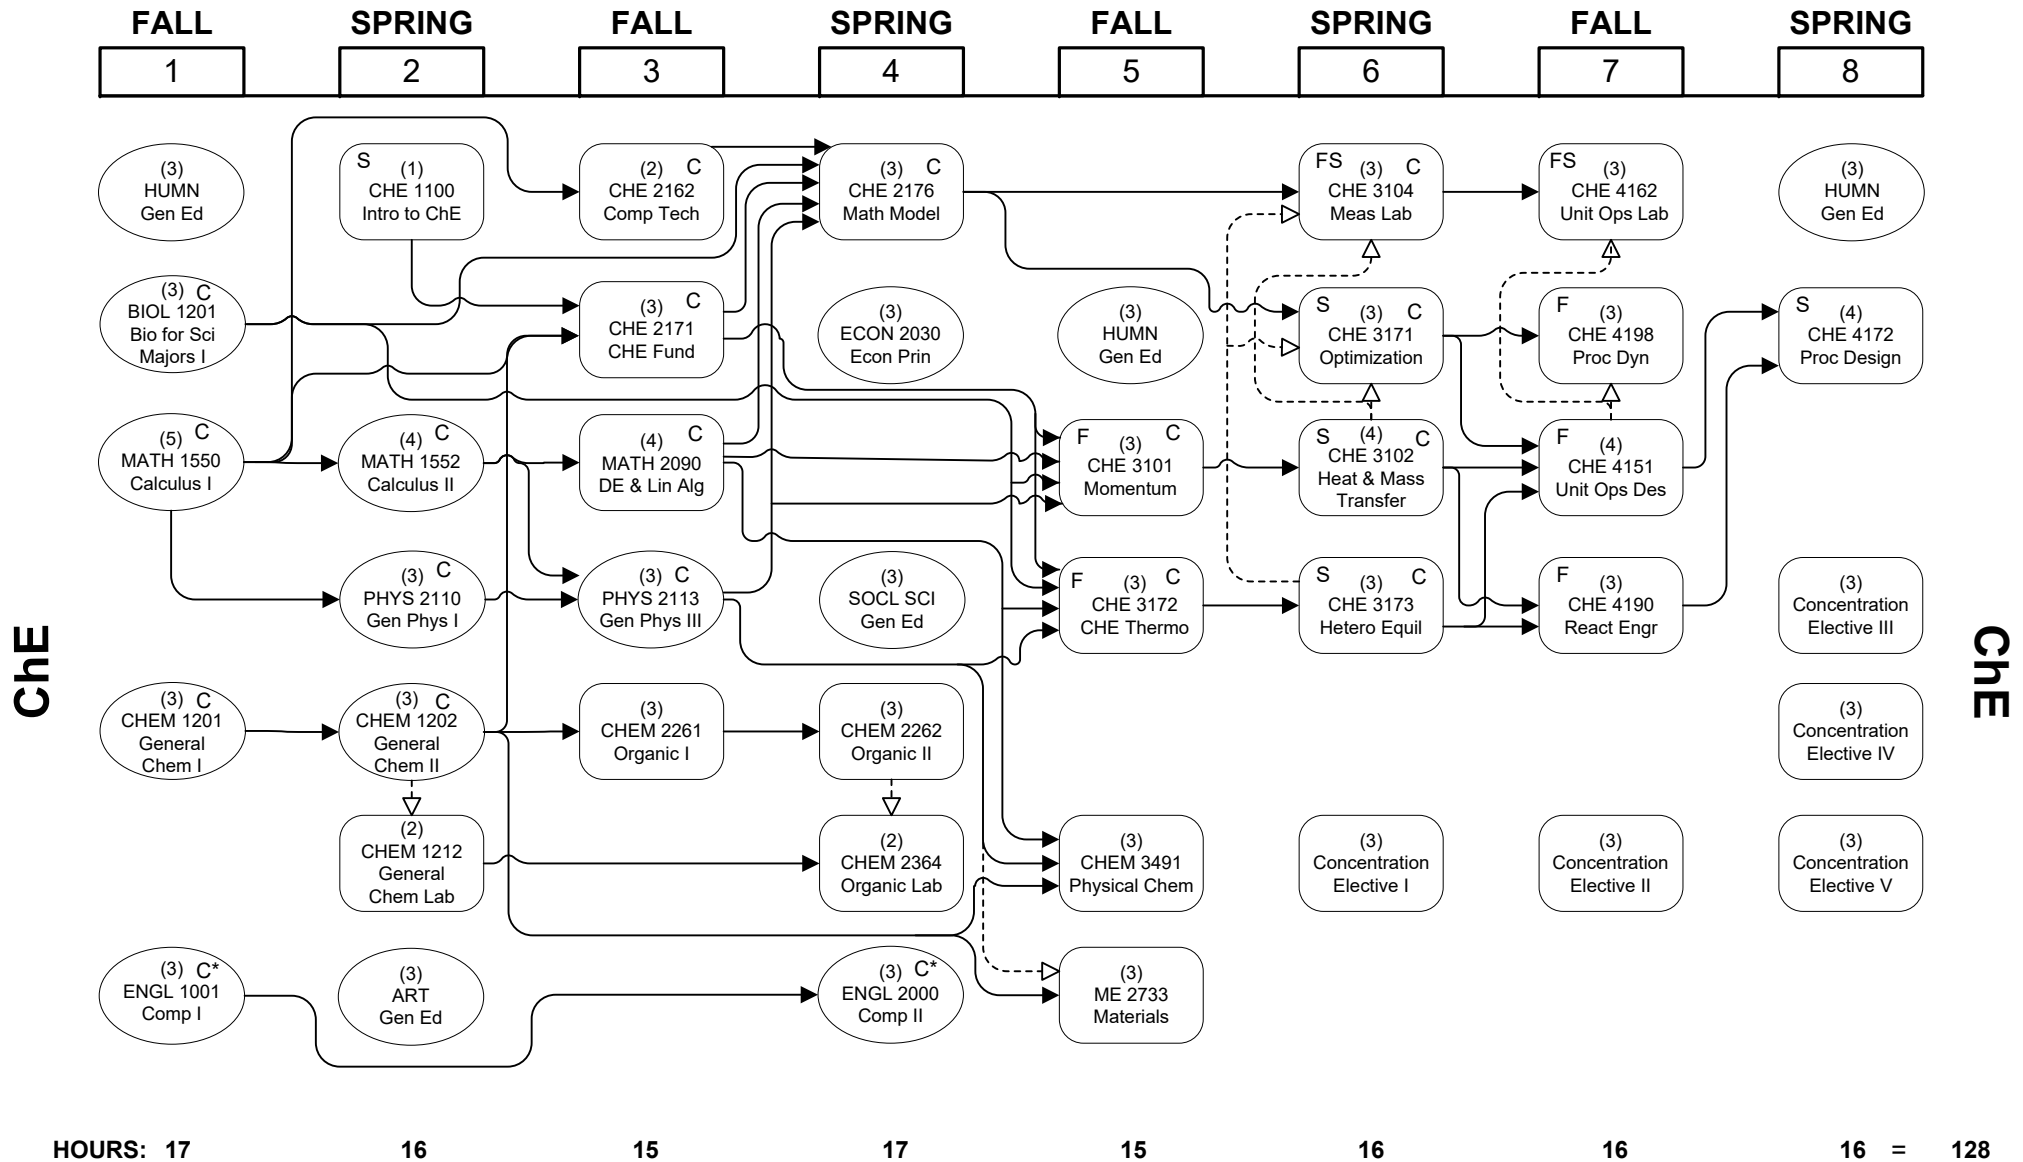

CHEMICAL ENGINEERING

ChE

ChE

FLOWCHART LEGEND		
—————▶	Credit required	
- - - - -▶	Credit or registration required	
110 ChE Bldg	Chemical Engineering Office	
	General Education - See 2015-2016 General Catalog	
C*	Grade of "C" or better required in all English courses	FS
C	Grade of "C" or better in these courses is required before enrolling in any subsequent courses that cite them as a prerequisite	F
		S
		FS
		F
		S
110 Chem Engr Bldg	Chemical Engineering Office	www.che.lsu.edu