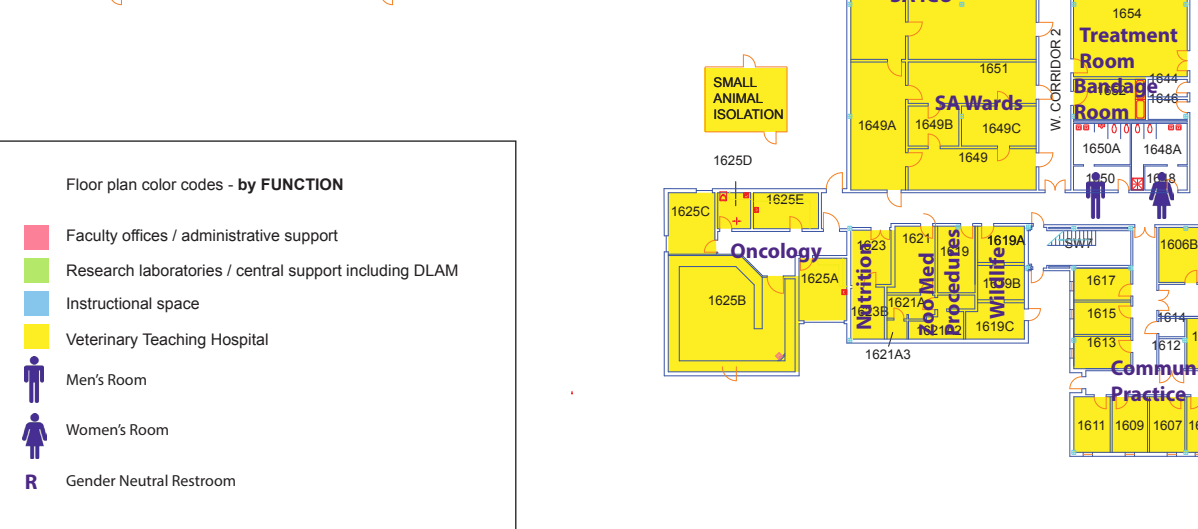

Equine Treadmill
Equine Barn
Equine Research

Louisiana Animal Disease Diagnostic Laboratory

Modular Building

Large Animal Isolation Unit

Lameness Pavilion

Horse Paddocks

Floor plan color codes - by FUNCTION

- Faculty offices / administrative support
- Research laboratories / central support including DLAM
- Instructional space
- Veterinary Teaching Hospital
- Men's Room
- Women's Room
- Gender Neutral Restroom