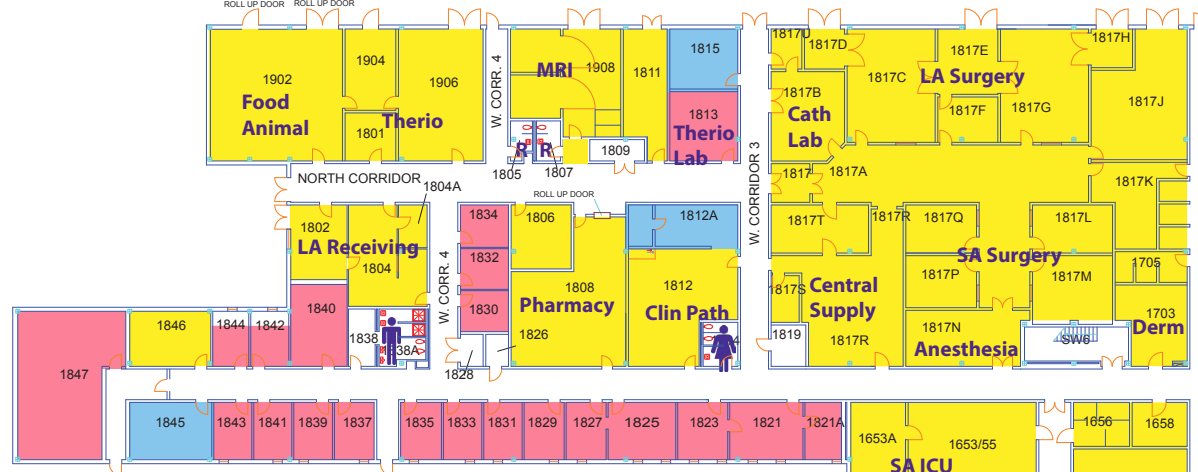

Equine Treadmill
Equine Barn
Equine Research

Louisiana Animal Disease Diagnostic Laboratory

Modular Building

Large Animal Isolation Unit

Lameness Pavilion

Horse Paddocks

Floor plan color codes - by FUNCTION

- Faculty offices / administrative support
- Research laboratories / central support including DLAM
- Instructional space
- Veterinary Teaching Hospital
- Men's Room
- Women's Room
- Gender Neutral Restroom