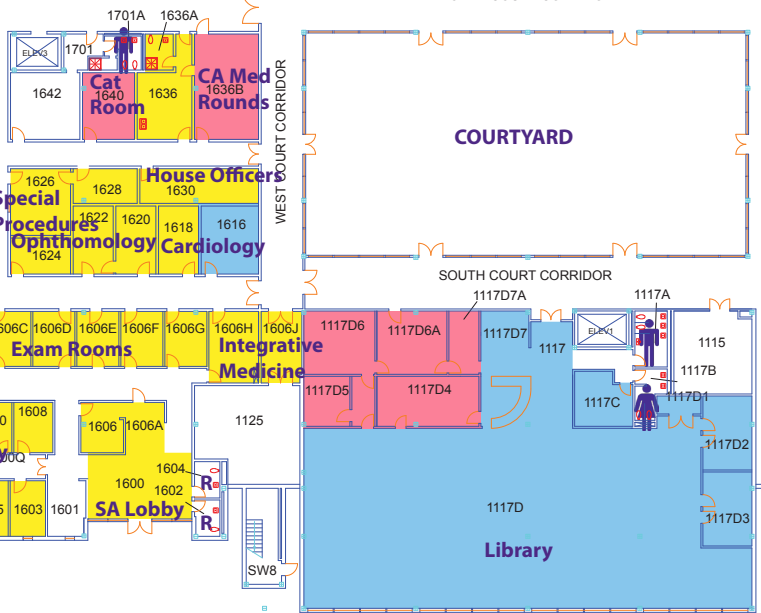

Equine Treadmill
Equine Barn
Equine Research

Louisiana Animal Disease Diagnostic Laboratory

Modular Building

Large Animal Isolation Unit

Lameness Pavilion

Horse Paddocks

Floor plan color codes - by FUNCTION

- Faculty offices / administrative support
- Research laboratories / central support including DLAM
- Instructional space
- Veterinary Teaching Hospital
- Men's Room
- Women's Room
- Gender Neutral Restroom