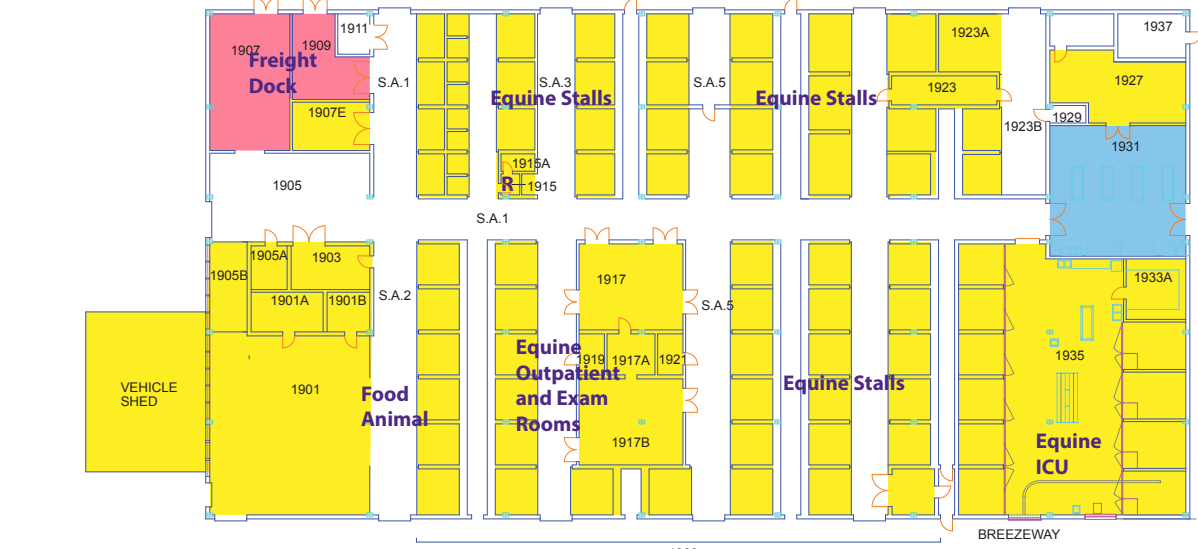

Equine Treadmill
Equine Barn
Equine Research

Louisiana Animal Disease Diagnostic Laboratory

Modular Building

Large Animal Isolation Unit

Lameness Pavilion

Horse Paddocks

Floor plan color codes - by FUNCTION

- Faculty offices / administrative support
- Research laboratories / central support including DLAM
- Instructional space
- Veterinary Teaching Hospital
- Men's Room
- Women's Room
- Gender Neutral Restroom