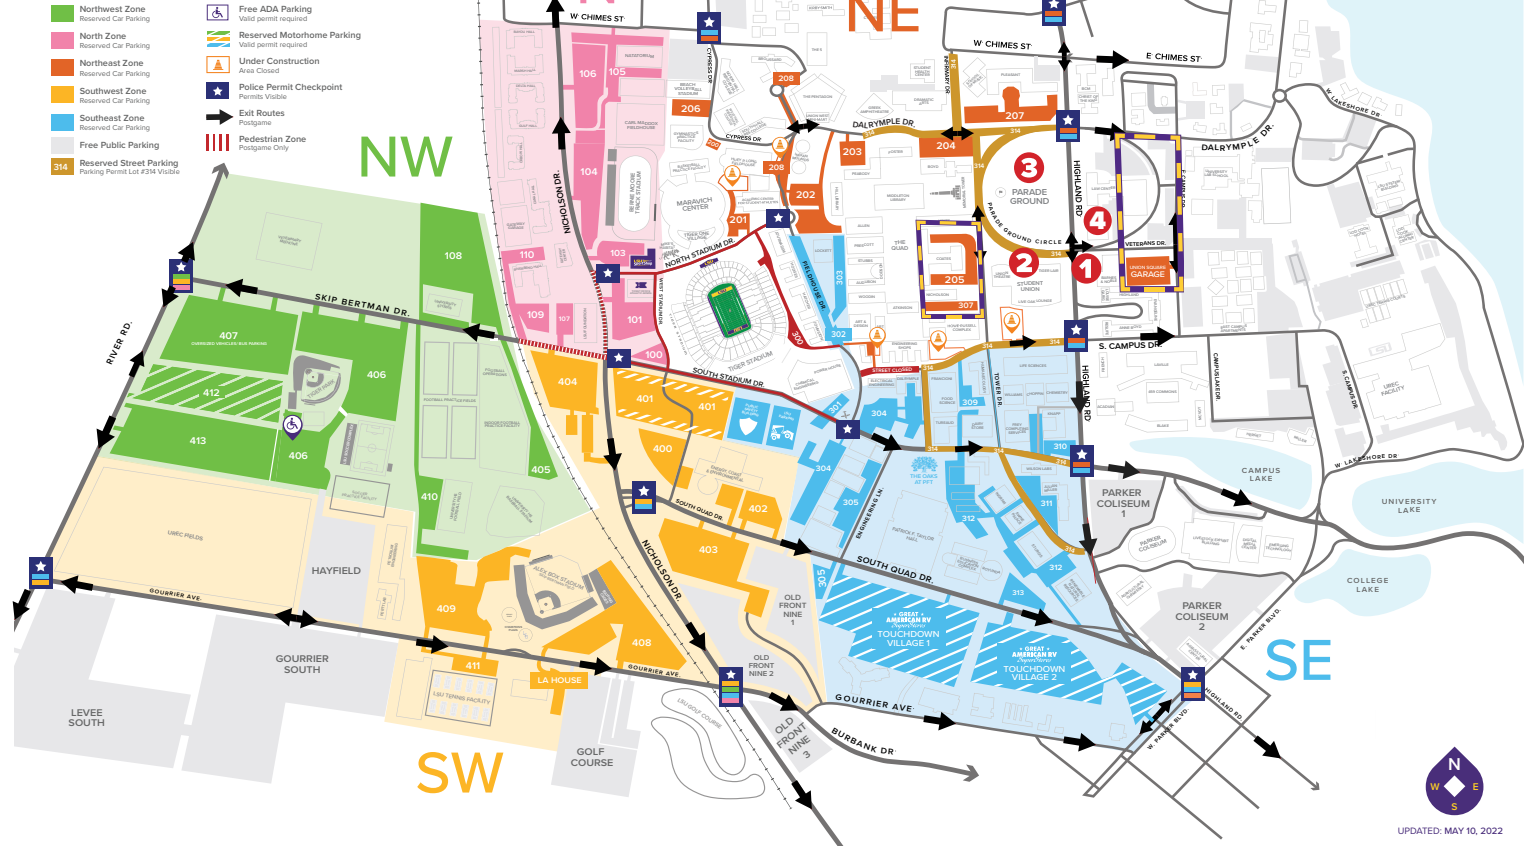

2022

Access Badge required to attend Family Weekend sponsored events.

SCHEDULE OF EVENTS

Click or scan to view.

PARKING & TROLLEY

For detailed, day-by-day parking information, visit lsu.edu/family/weekend/parking.php

The LSU Trolley will run on Friday, September 23 from 11 a.m. to 5 p.m. around campus. The route includes stops at the Welcome Center, Mike the Tiger's Habitat, Patrick F. Taylor Hall (PFT) / Business Education Complex (BEC), UREC, and Barnes & Noble at LSU Bookstore.

WIFI

Network Name: lsuguest
 Username: familyweekend
 Password: 827282

PARKING MAP

FOOTBALL 2022 PARKING MAP

MAP KEY

- 1** Check-In: 2nd Floor, Barnes & Noble at LSU
 Family Weekend Dessert Social: Front Patio, Barnes & Noble at LSU
 - 2** Welcome Buffet: East Lobby, LSU Student Union
 Game Night: Royal Cotillion Ballroom, LSU Student Union
 Jazz Brunch: Royal Cotillion Ballroom, LSU Student Union*
 *check email for assigned brunch location
 - 3** Family Weekend Tailgate: LSU Parade Ground
 - 4** Jazz Brunch: The Club at Union Square*
 *check email for assigned brunch location
- Suggested Sunday Parking