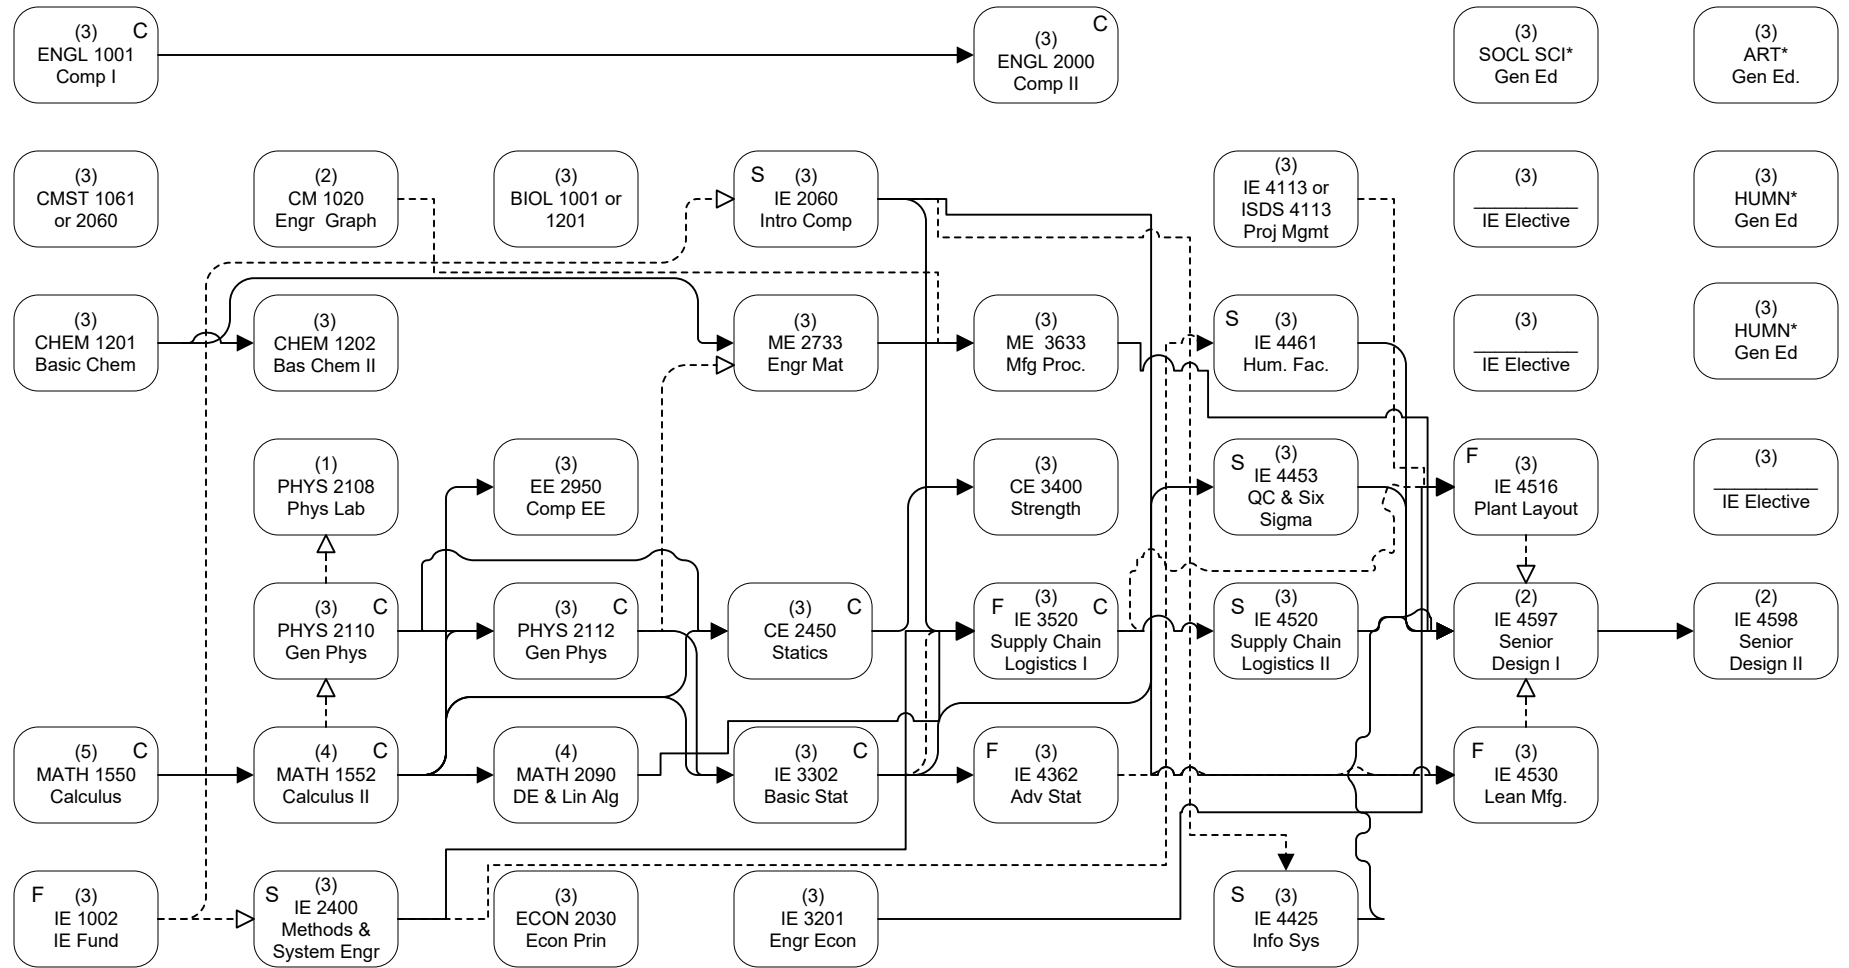

# INDUSTRIAL ENGINEERING

HOURS: 17                      16                      16                      15                      15                      15                      17                      14 = 125

<p>—————▶ Credit required</p> <p>- - - - -▶ Credit or registration required</p> <p>C Grade of "C" or better required BEFORE moving on to one or more following courses</p> <p>Gen Ed General Education - See 2015-2016 General Catalog</p>	<h2>FLOWCHART LEGEND</h2> <p>IE Electives must be from approved electives list, available in the IE office or on the IE website (<a href="http://www.mie.lsu.edu/academics/undergraduate/bsie">http://www.mie.lsu.edu/academics/undergraduate/bsie</a>)</p>	<p>F Course taught in fall only</p> <p>S Course taught in spring only</p> <p><b>*IE students must also meet the GLOBAL KNOWLEDGE requirement. See the requirements sheet at <a href="http://www.mie.lsu.edu/academics/undergraduate/bsie">http://www.mie.lsu.edu/academics/undergraduate/bsie</a>, or available in the IE Program Office or College of Engineering office.</b></p>
--	---	--