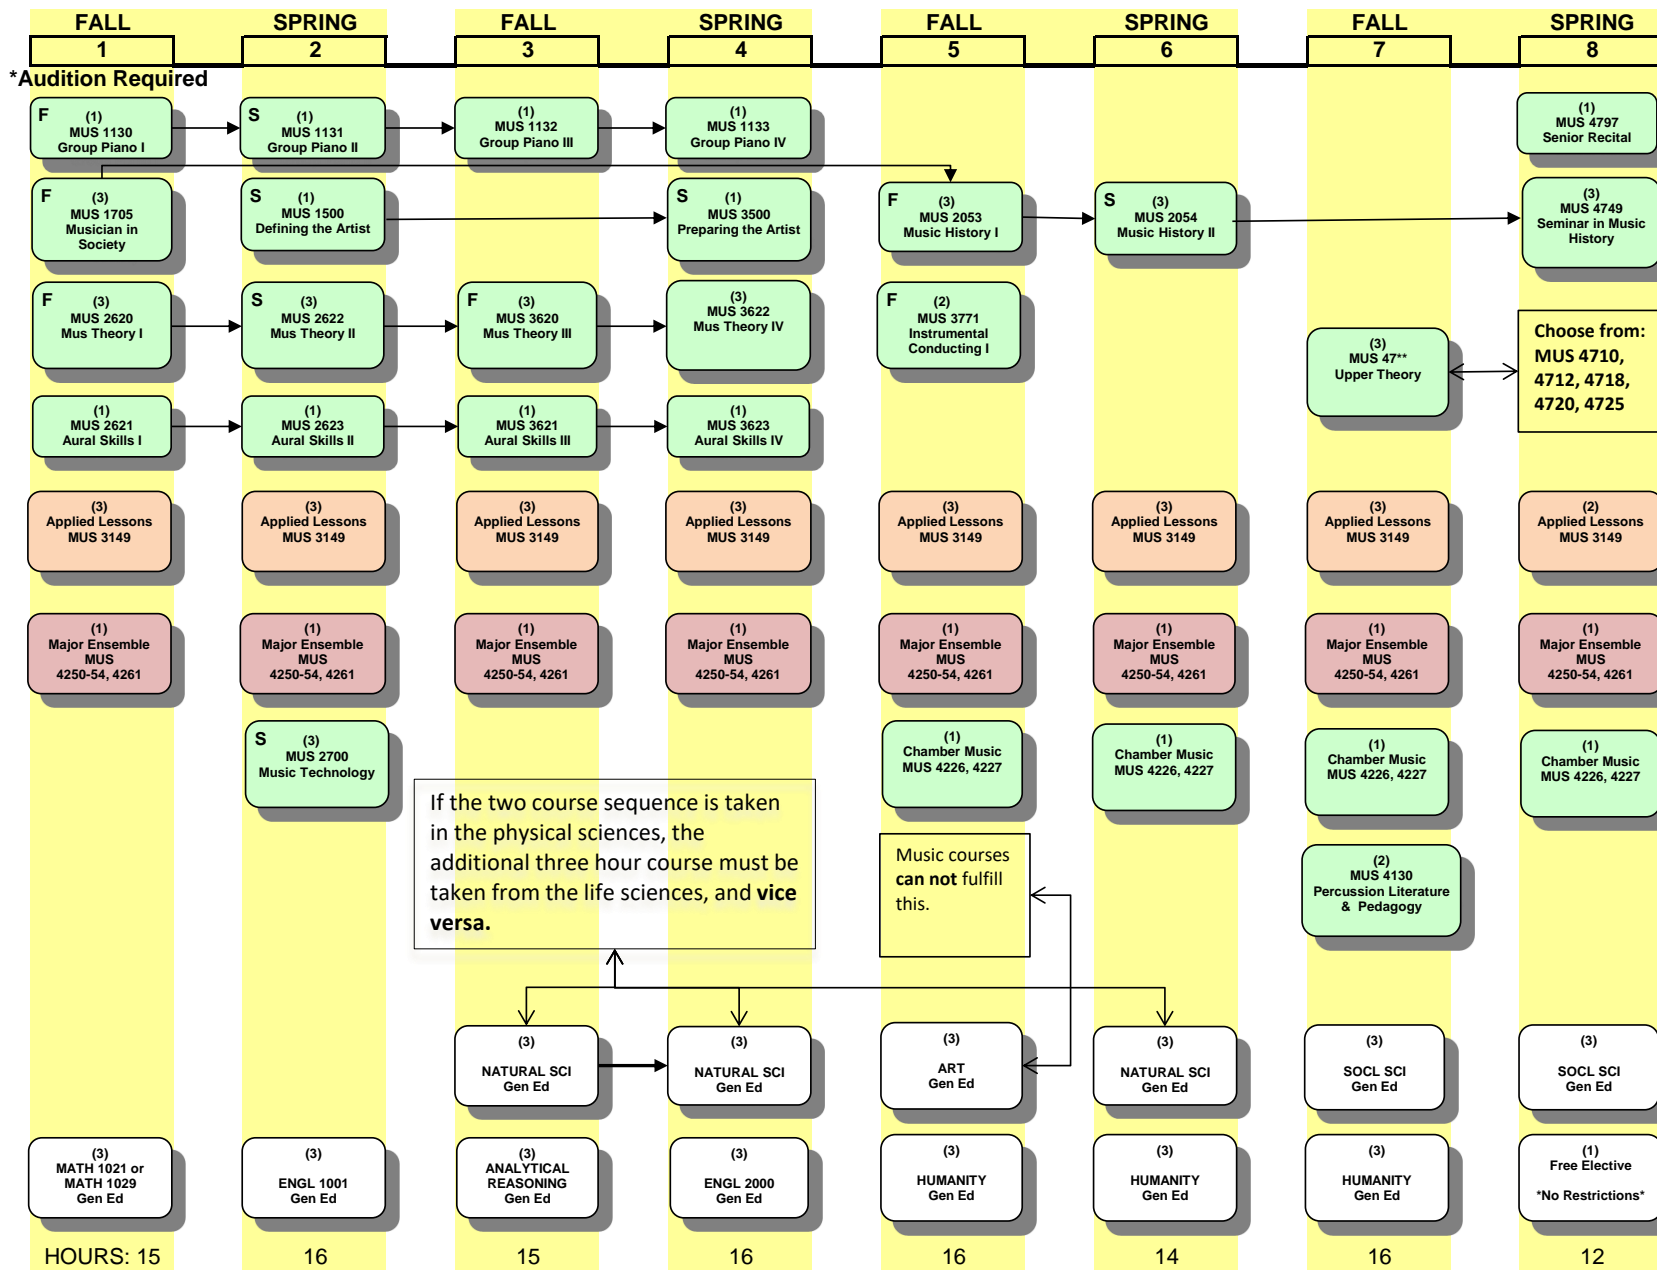

2020-2021  
 PERCUSSION CONCENTRATION- 39 HOURS  
 C OR BETTER IN MUSIC COURSES  
 TOTAL SEMESTER HOURS = 120

# Bachelor of Music PERCUSSION

College of Music & Dramatic  
 Arts

**Flowchart Legend**  
 F Course taught in fall only  
 S Course taught in spring only  
 → Credit required