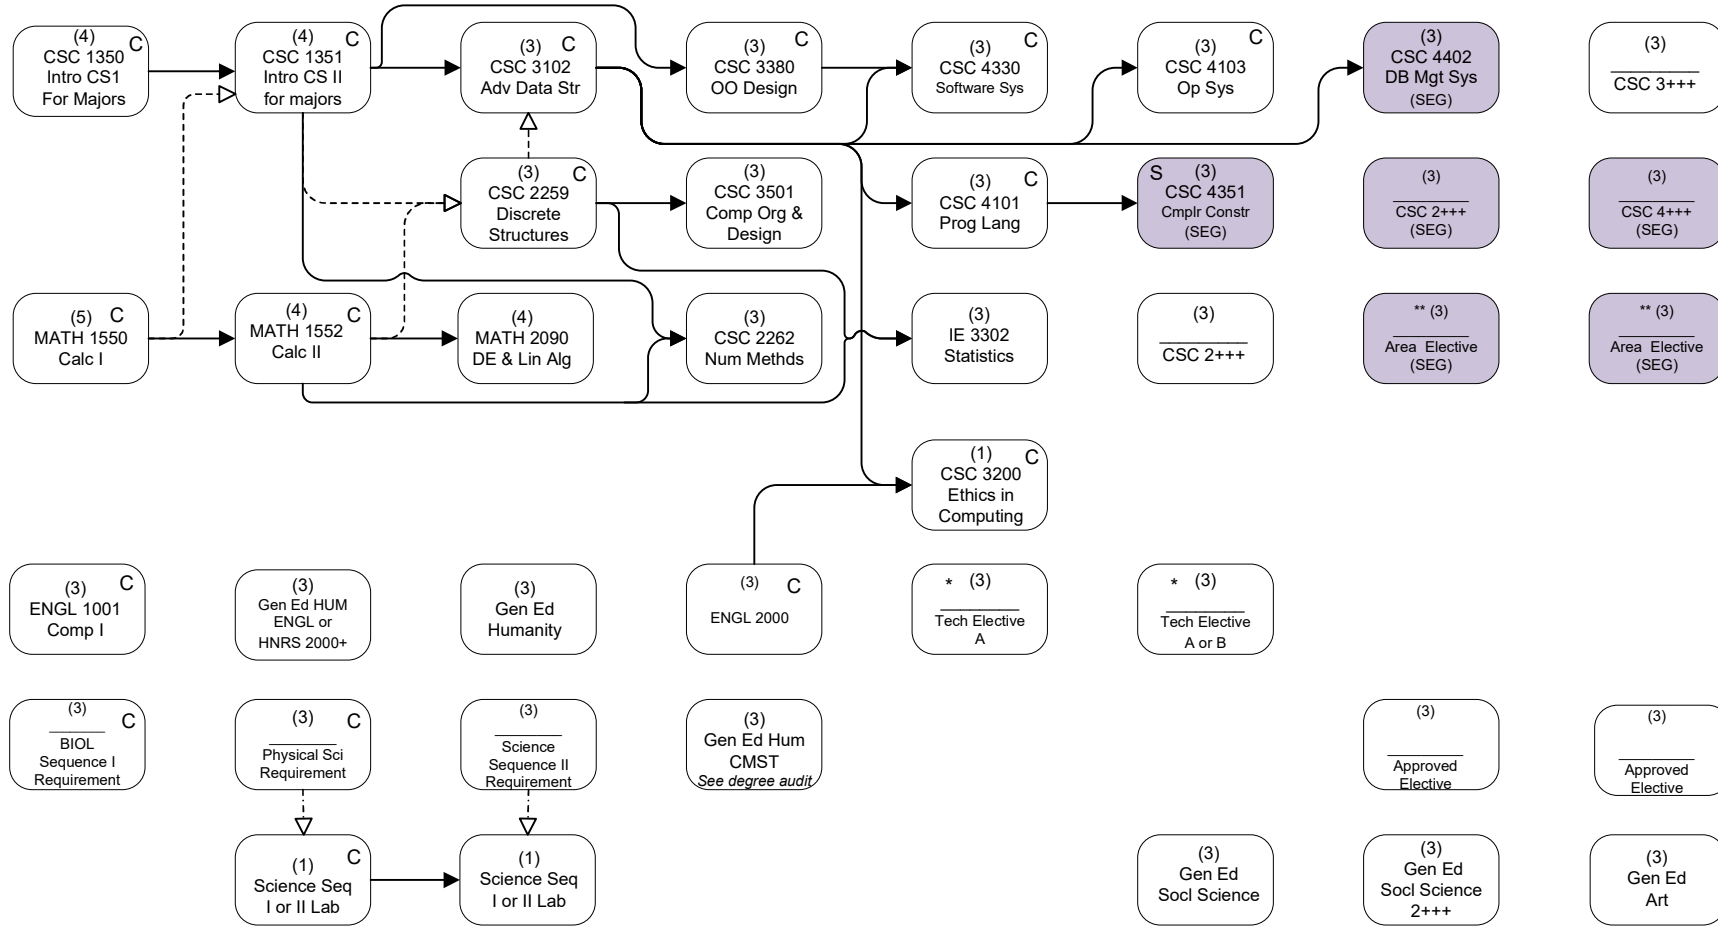

TOTAL HOURS = 120

# COMPUTER SCIENCE

2020-2021

FALL	SPRING	FALL	SPRING	FALL	SPRING	FALL	SPRING
1	2	3	4	5	6	7	8

Software Engineering (CSC SEG)

Software Engineering (CSC SEG)

HOURS: 15      15      17      15      13      15      15      15 = 120

FLOWCHART LEGEND	
	Credit required
	Credit or registration required
	Two hours of science lab is required and must be with the science sequence chosen
C	Grade of "C" or better required BEFORE enrolling in next course in the sequence.
Gen Ed	General Education; see 2020-2021 General Catalog
<b>OFFICE: 3325 Patrick F. Taylor Hall</b>	
<p>* See CSC &amp; E Division for approved list and substitutions; in general, Group A: STEM++ 2000 level and above; Group B: AVATAR DM Art-track electives</p> <p>** Pre-approved concentration area electives:                      CSC 4243, 4263, 4304, 4356, 4357, 4370, 4444, 4501, 4585, 4610, 4740, 4890; EE 4859; IE 4461; ISDS (MAX 6 HRS.) 4111, 4112, 4113, 4120, 4125, 4141; other electives subject to approval</p> <p><b>SOFTWARE ENGINEERING CONCENTRATION (18 HRS)</b>                      Rev. 7/9/2020</p>	