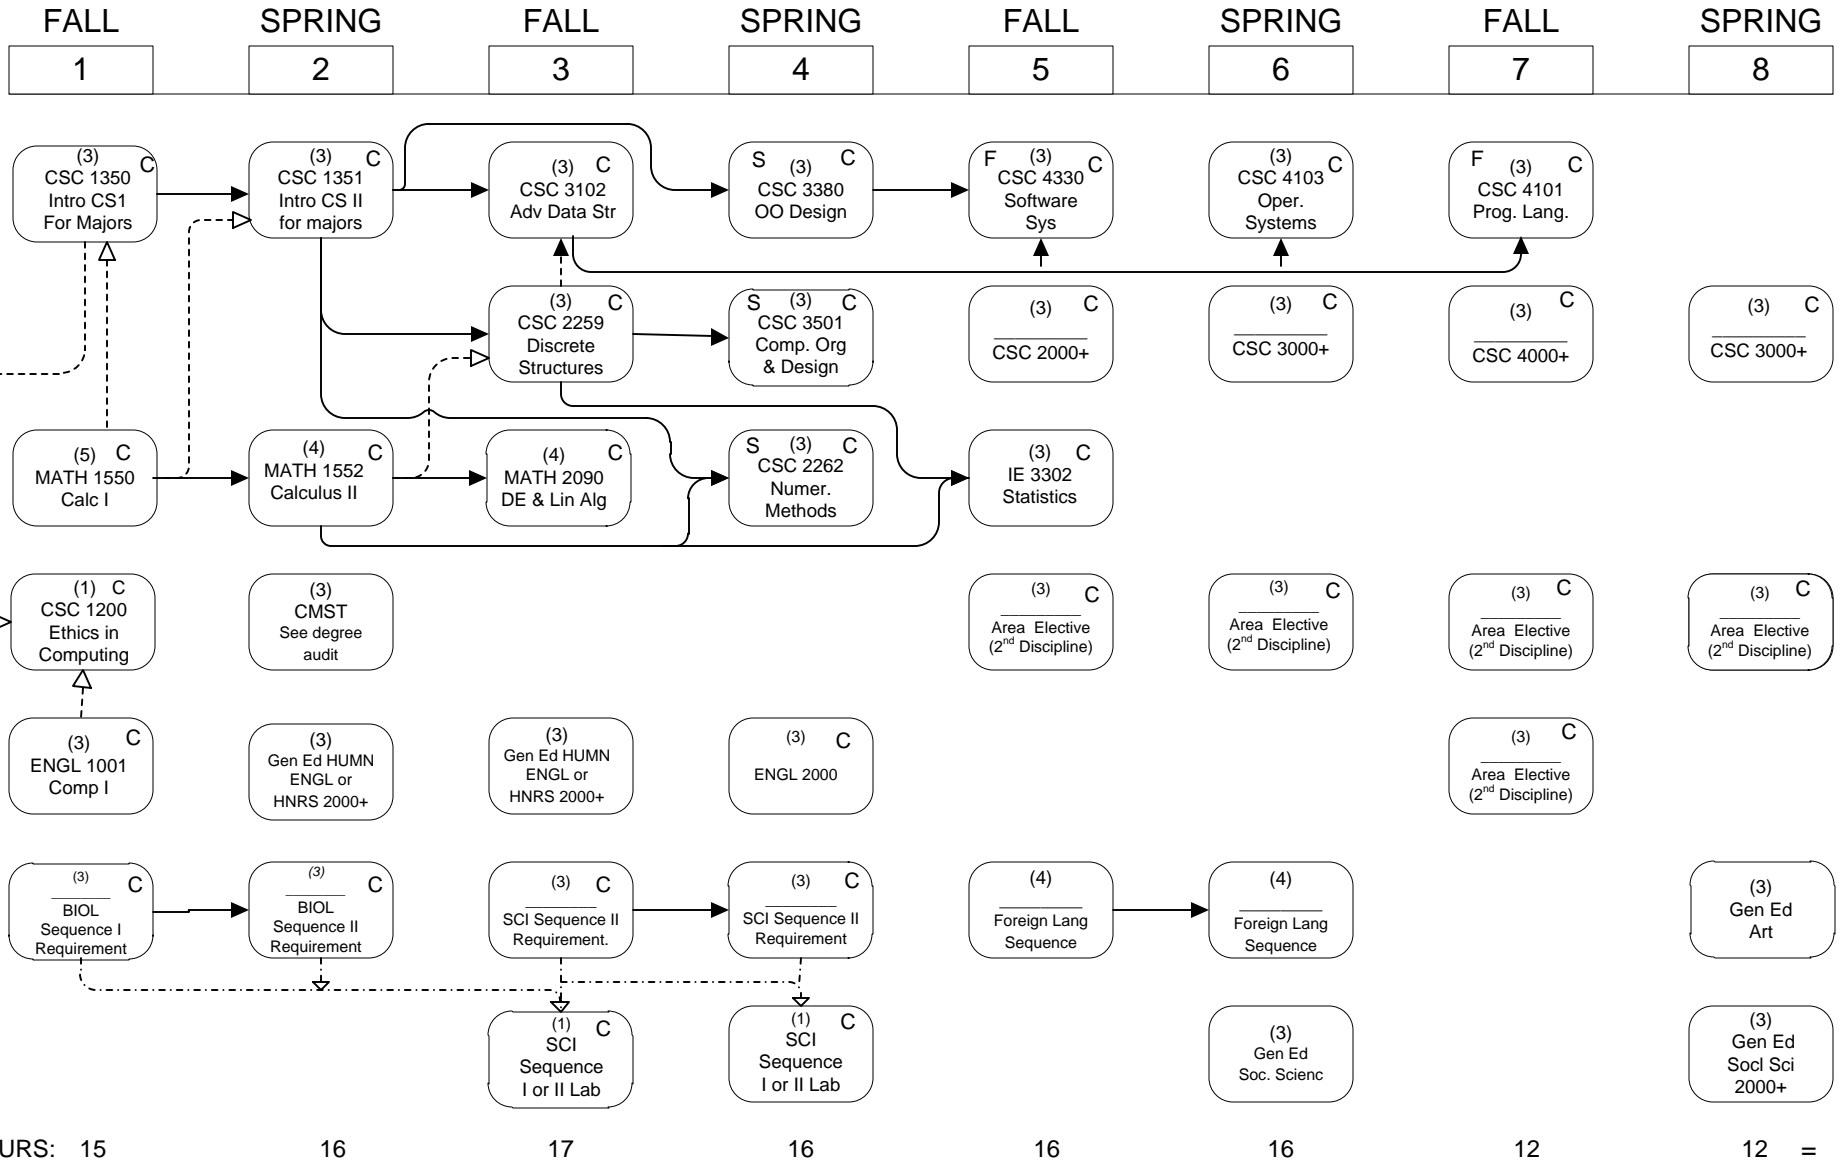

# COMPUTER SCIENCE

CSC SD

CSC SD

→ Credit required

- - - - -> Credit or registration required

- - - - -> Two hours of science lab is required and must be with either science sequence

General Education –  
See 2012-2013 General Catalog

## FLOWCHART LEGEND

C Grade of "C" or better required BEFORE moving on to next course

\*If language sequence is 10 total hours, then 2 hours is added to required approved elective

SECOND DISCIPLINE CONCENTRATION (15 HRS)